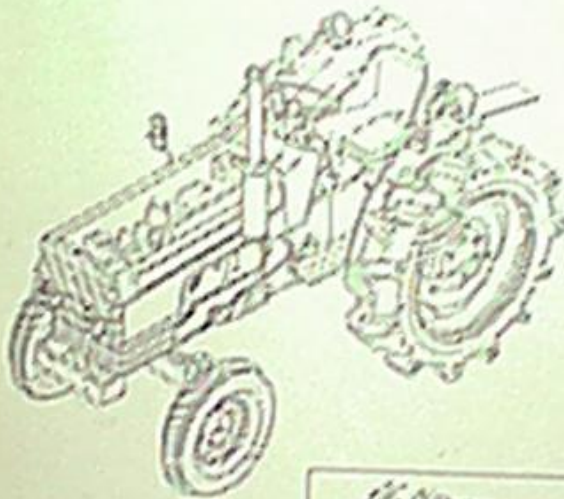

## MITSUBISHI

This Parts List covers all service parts necessary for MITSUBISHI Engine Model (K4C-11A, K4C-12A), chassis (2-wheel drive, 4-wheel drive) and body, and rotary tillers of MITSUBISHI Farm Tractor Model D2050, D2350.

1. [mitsubishi manual](#)
2. [mitsubishi manual transmission](#)
3. [mitsubishi manual transmission fluid](#)

com for orders or questions Mitsubishi Bd2f For Sale We stock the largest selection of spare parts for Mitsubishi Electric  
machine tool controls.. This is the first dozer I've ever had any experience with and after driving it around all moving a bunch of  
dirt around, I have a few questions that.. Mitsubishi BD2G Top cylinder kit Mitsubishi BD2G Looking for cylinder kit  
Mitsubishi BD2G.. MITSUBISHI GENUINE PARTS 'MITSUBISHI GENUINE PARTS' should be used exclusively for  
servicing your Mitsubishi Construction equipment.